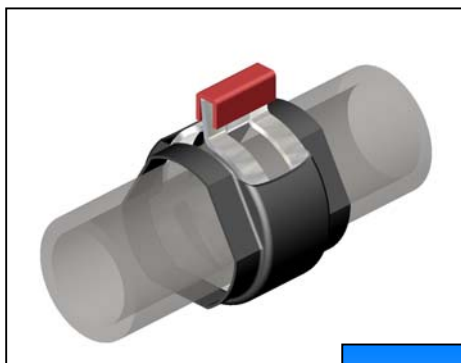

GREMRING® SYSTEM

IMPLEMENTATION

Gremring® system is a tailor-made product created to order according to your specifications. We will determine the system best suited to your needs, depending on the application and environment in which it will be used.

We certify that the values provided are as accurate as possible. Use of these values, however, remains the sole responsibility of the customer and cannot in any way substitute for testing the product under real conditions of use. The user must assess whether this product is suitable for a particular use. Gremco shall not be held responsible for any loss or anomaly resulting from the correct or incorrect use of this product.