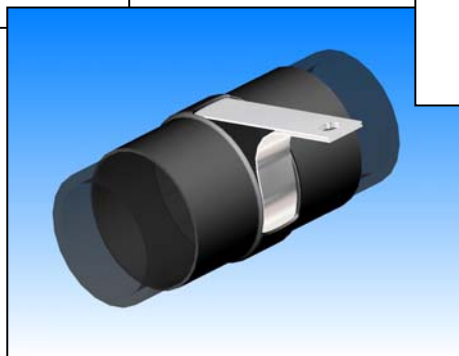

GREMRING® SYSTEM

IMPLEMENTATION

Gremring® system is a tailor-made product created to order according to your specifications. We will determine the system best suited to your needs, depending on the application and environment in which it will be used.

We certify that the values provided are as accurate as possible. Use of these values, however, remains the sole responsibility of the customer and cannot in any way substitute for testing the product under real conditions of use. The user must assess whether this product is suitable for a particular use. Gremco shall not be held responsible for any loss or anomaly resulting from the correct or incorrect use of this product.